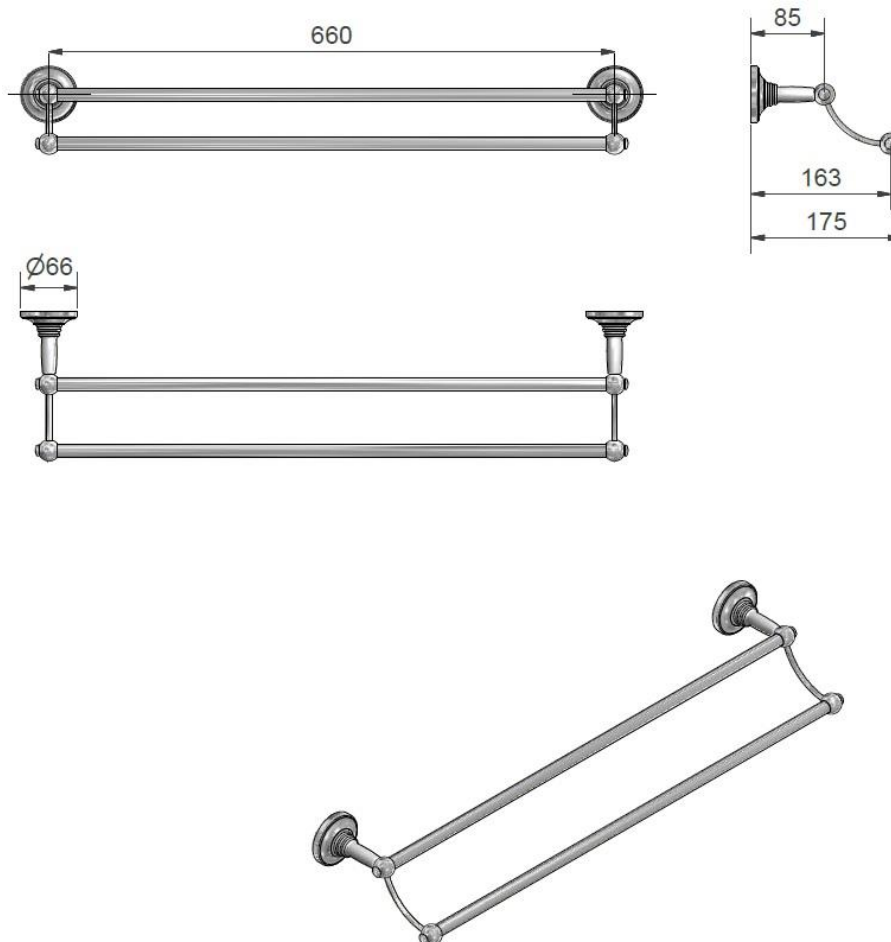

Showroom & post : Arnestadveien 2 B, NO 1390 Vollen, Norway

Tlf. (0047) 22 55 4100. Mobil telefon (0047) 911 38 388

E-mail : littleng@online.no

Web: <http://www.little-england.no>