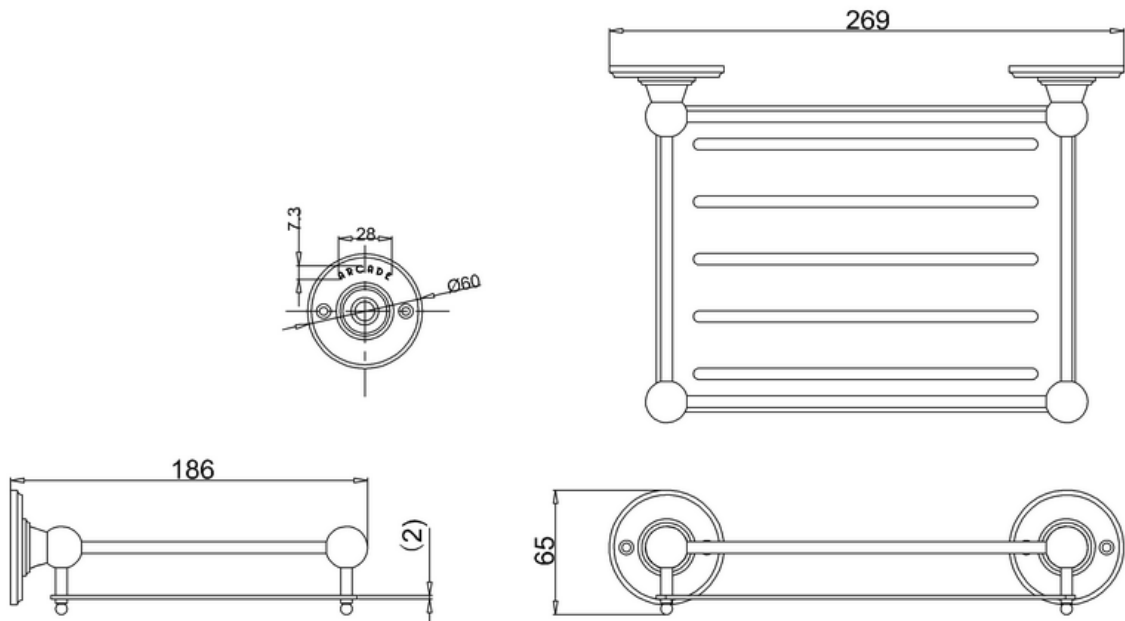

#### Product Specification

Finishes Nickel plated

Product Type Traditional

Material: Nickel plated brass

Size: 269 x 186 x 65 mm

#### Compliance / Approvals

Chrome plated to BS EN248:2002

Sanitary tapware. General specification  
for electrodeposited coatings of Ni-Cr

Pris Kr 2.400,- inkl. m.v.a. ekskl. porto.

Showroom & post : Arnestadveien 2B, 1390 Vollen, Norway