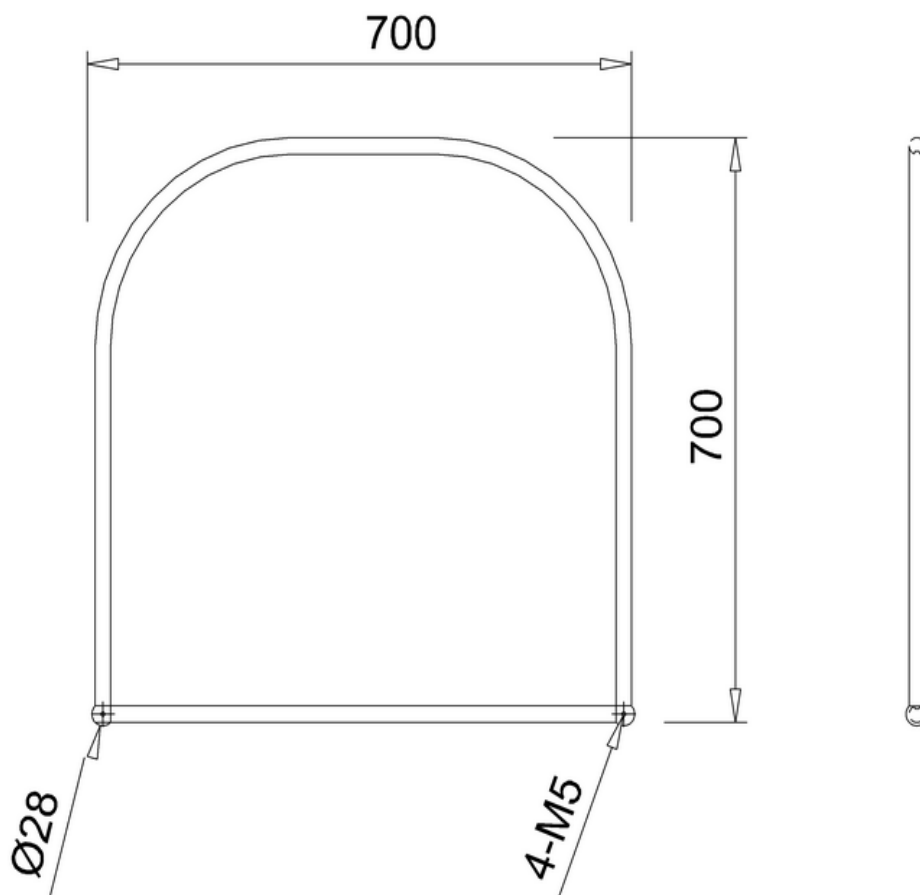

Showroom & post : Engervannsveien 33, 1337 Sandvika, Norway
Tlph. (0047) 22 55 4100. Mobil telephon (0047) 911 38 388
E-mail : littleng@online.no
Web: <http://www.little-england.no>