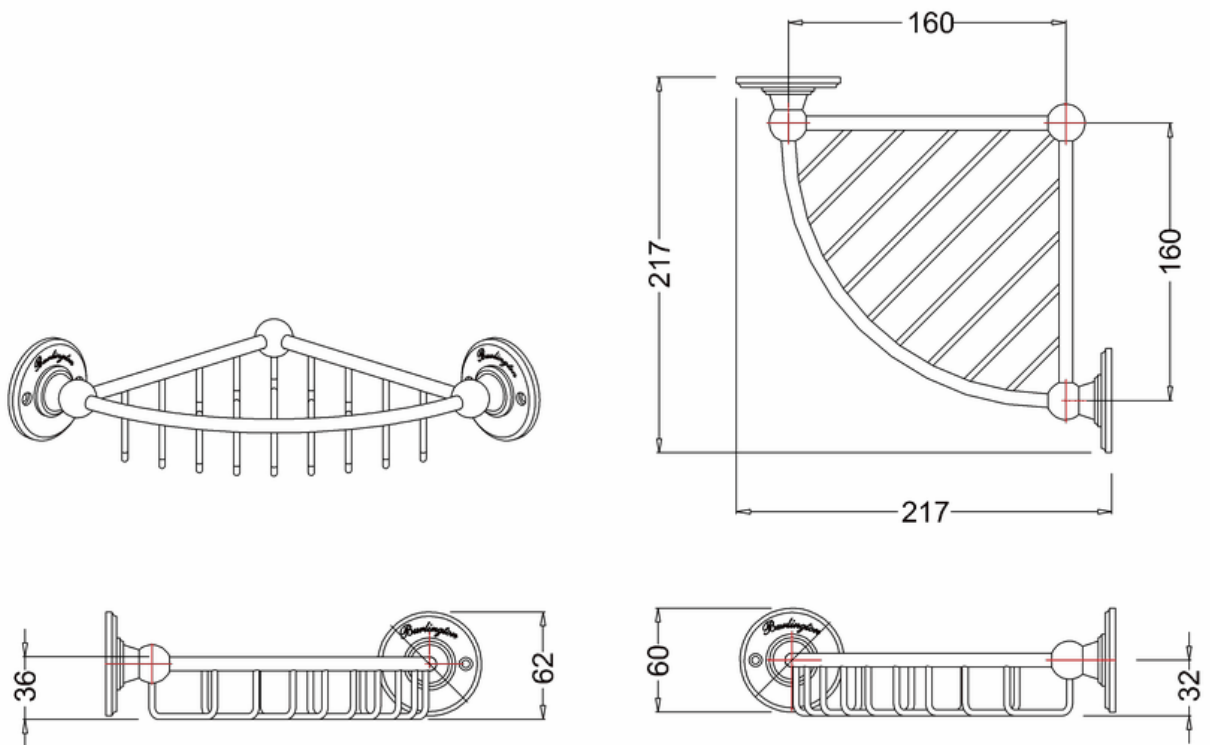

Little England hjørne kurv krom

Corner basket 36mm deep

Product Specification

Finishes Chrome plated

Product Type Traditional

Material: Chrome plated brass

Size: 217 x 217 x 60

Weight: 0.6 kg

Compliance / Approvals

Chrome plated to BS EN248:2002

Pris Kr 2.000,- inkl. m.v.a. ekskl. porto.

Showroom & post : Engervannsveien 33, 1337 Sandvika, Norway

Tlph. (0047) 22 55 4100. Mobil telephon (0047) 911 38 388