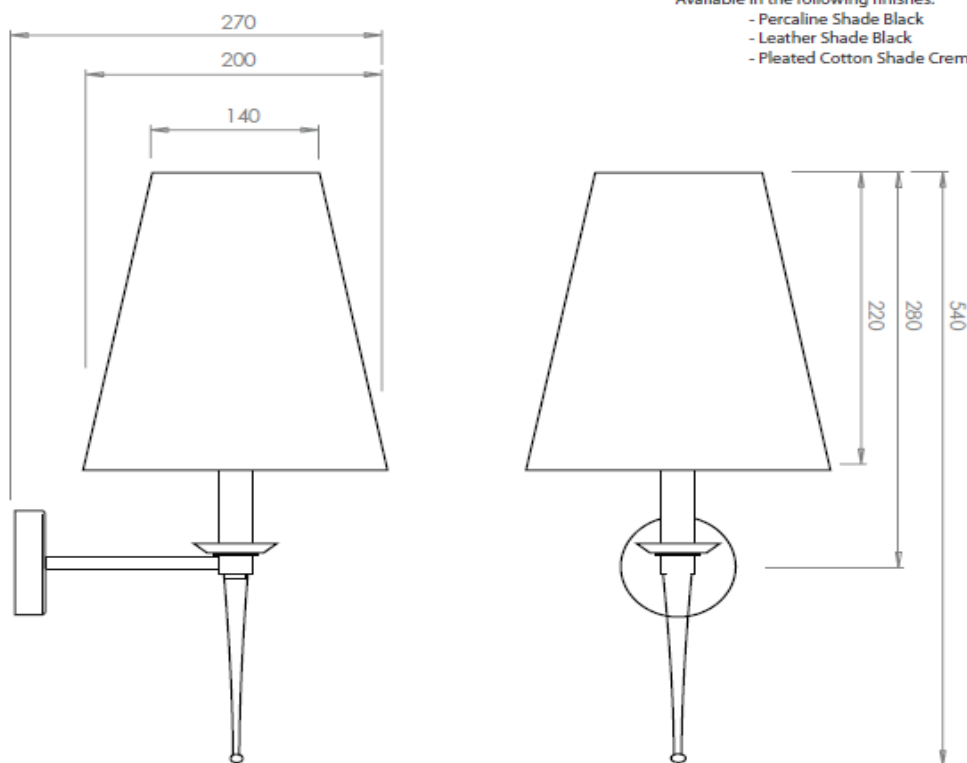

Imperial, Pendant vegglampe m/ hvit skjerm

Pendant light with tall black Cream cotton shade

Finishes Chrome plated
Product Type Traditional
Size: 200 x 270 x 540 mm

Additional Information

IP rating: IP44 : suitable for bathroom zones 2 & 3.

Bulb spec	Wattage	Voltage	Lumen	Life	Bulb type	Image
Tubular E14 Clear	40w	230-240v	420lm	1000h	Incandescent	

30901 - E14 SES, wattage 40, energy efficient bulbs can be used

All lamps have been tested and rated at IP44 with a 230V supply. Suitable for use in bathroom zones 2.