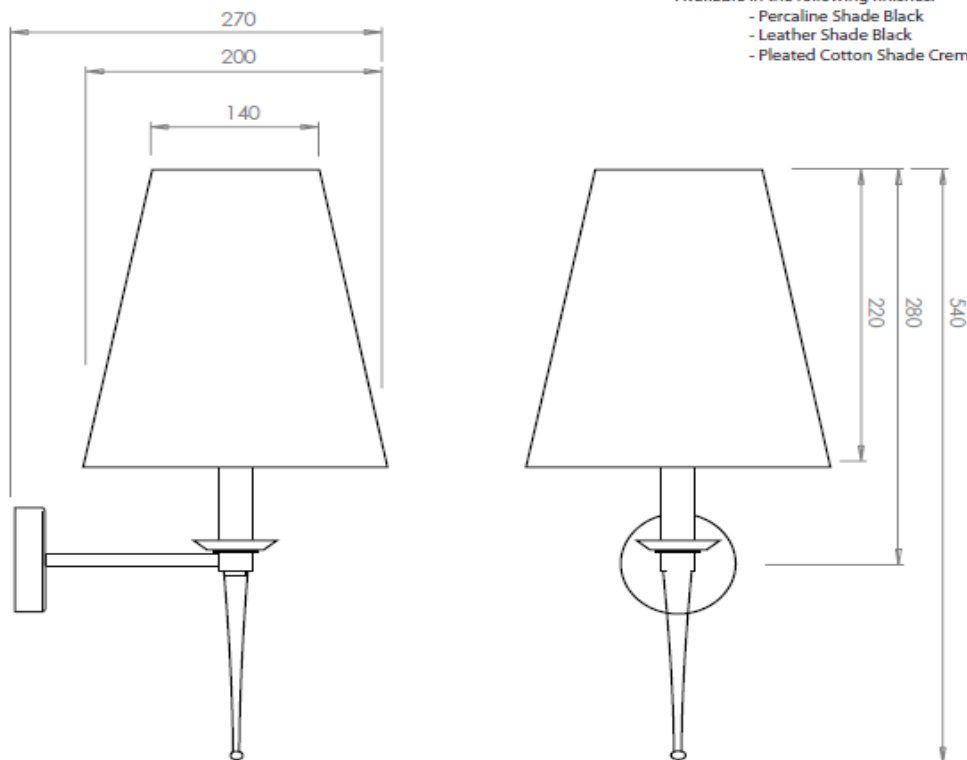

Bulb spec	Wattage	Voltage	Lumen	Life	Bulb type	Image
Tubular E14 Clear	40w	230-240v	420lm	1000h	Incandescent	

30901 - E14 SES, wattage 40, energy efficient bulbs can be used

All lamps have been tested and rated at IP44 with a 230V supply. Suitable for use in bathroom zones 2.

Showroom & post : Båtbyggerlia 15, 1390 Vollen, Norway
Tlph. (0047) 22 55 4100. Mobil telephon (0047) 911 38 388

E-mail : littleng@online.no
Web: <http://www.little-england.no>