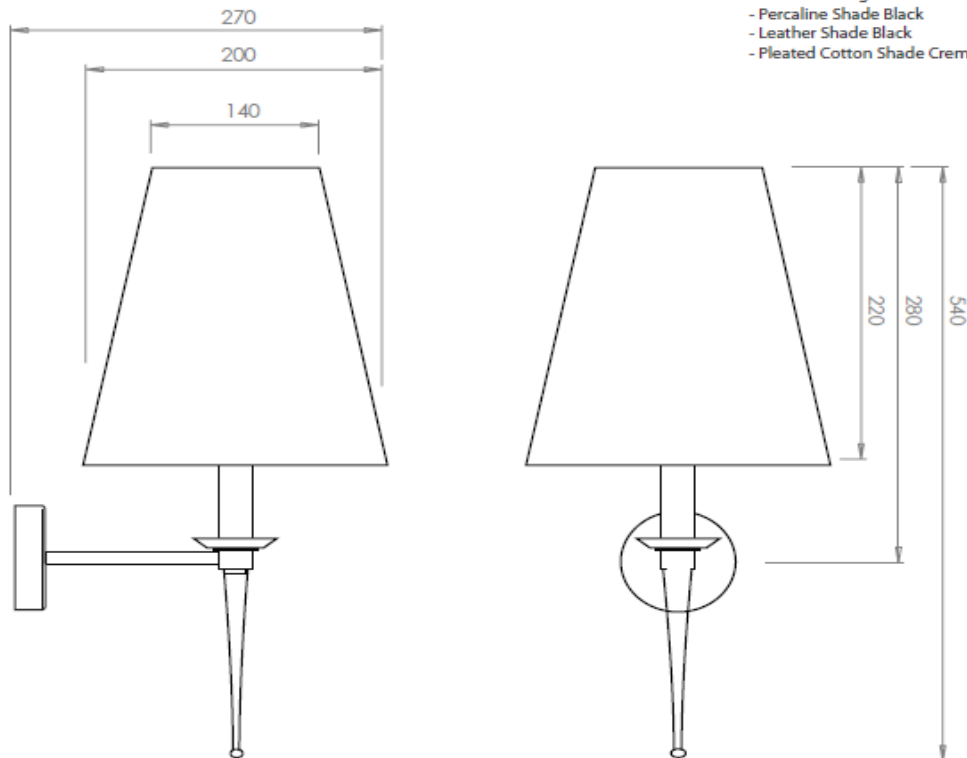

Imperial, Pendant vegglampe m/ svart skjerm

Pendant light with tall black Chintz shade

Finishes Chrome plated
Product Type Traditional
Size: 200 x 270 x 540 mm

Additional Information

IP rating: IP44 : suitable for bathroom zones 2 & 3.

Bulb spec	Wattage	Voltage	Lumen	Life	Bulb type	Image
Tubular E14 Clear	40w	230-240v	420lm	1000h	Incandescent	

30901 - E14 SES, wattage 40, energy efficient bulbs can be used

All lamps have been tested and rated at IP44 with a 230V supply. Suitable for use in bathroom zones 2.