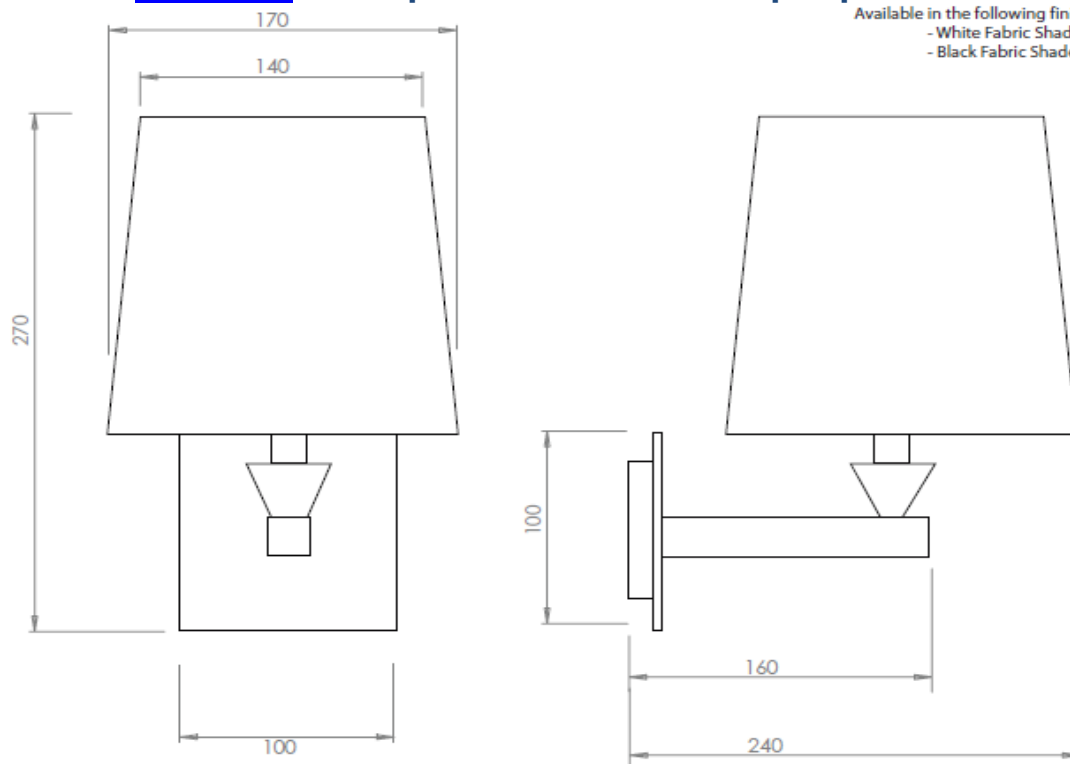

Imperial, Astoria vegglampe m/ hvit skjerm

Astoria wall light with white fabric shade

Product Specification

Finishes Chrome plated
Product Type Traditional
Size: 170 x 240 x 270 mm

Additional Information

IP rating: IP44 : suitable for bathroom zones 2 & 3.
Dette produktet er tilgjengelig i tre metall finish.
(Krom, Antikk gull og nikkell)

Bulb spec	Wattage	Voltage	Lumen	Life	Bulb type	Image
Tubular E14 Clear	40w	230-240v	420lm	1000h	Incandescent	

30901 - E14 SES, wattage 40, energy efficient bulbs can be used

Showroom & post : Båtbyggerlia 15, 1390 Vollen, Norway
Tlph. (0047) 22 55 4100. Mobil telephon (0047) 911 38 388