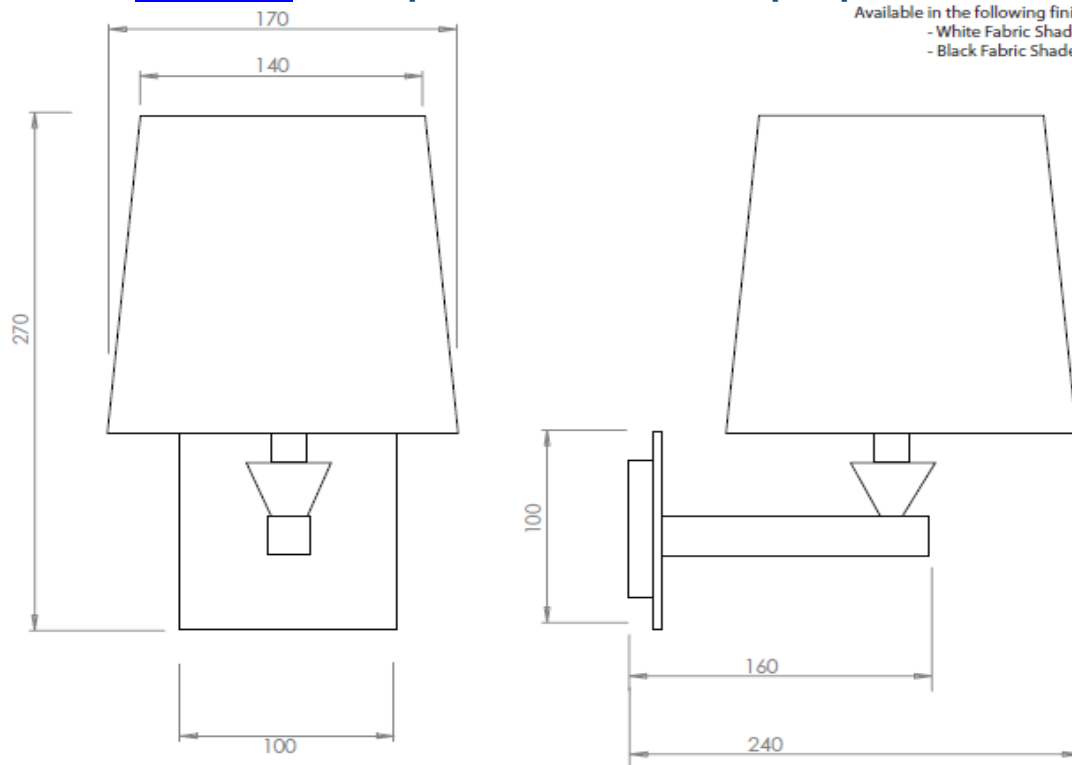

Imperial, Astoria vegglampe m/ svart skjerm

Avila wall light with glass shade

Product Specification

Finishes Chrome plated
Product Type Traditional
Size: 170 x 240 x 270 mm

Additional Information

IP rating: IP44 : suitable for bathroom zones 2 & 3.
Dette produktet er tilgjengelig i tre metall finish.
(Krom, Antikk gull og nikkel)

Bulb spec	Wattage	Voltage	Lumen	Life	Bulb type	Image
Tubular E14 Clear	40w	230-240v	420lm	1000h	Incandescent	

30901 - E14 SES, wattage 40, energy efficient bulbs can be used

Showroom & post : Båtbyggerlia 15, 1390 Vollen, Norway
Tlph. (0047) 22 55 4100. Mobil telephon (0047) 911 38 388