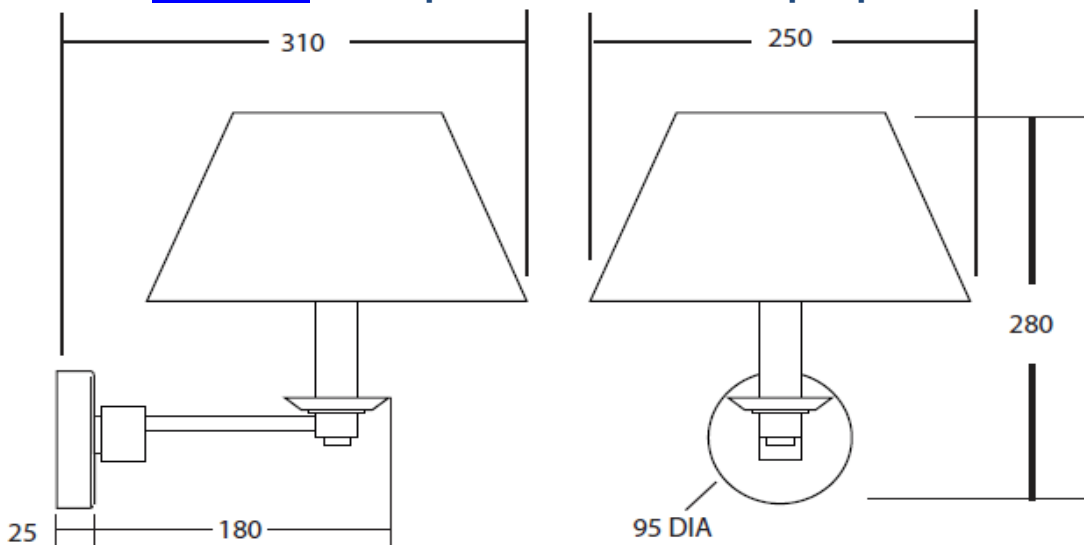

Imperial, Brokton lampe m/ hvit skjerm

Brokton wall light with a white  
linen shade

**Product Specification**

Finishes Chrome plated  
Product Type Traditional  
Size: 250 x 310 x 280 mm

**Additional Information**

IP rating: IP44 : suitable for bathroom zones 2 & 3.  
Dette produktet er tilgjengelig i tre metall finish.  
(Krom, Antikk gull og nikkel)

**Compliance / Approvals**

IP44 slash proof for zones 2 & 3

Pris Kr 3.500,- inkl. m.v.a. ekskl. porto.  
[Klikk her](#) for Imperial baderoms lamper prislste

Bulb spec	Wattage	Voltage	Lumen	Life	Bulb type	Image
Tubular E14 Clear	40w	230-240v	420lm	1000h	Incandescent	

30901 - E14 SES, wattage 40, energy efficient bulbs can be used

All lamps have been tested and rated at IP44 with a 230V supply. Suitable for use in bathroom zones 2.