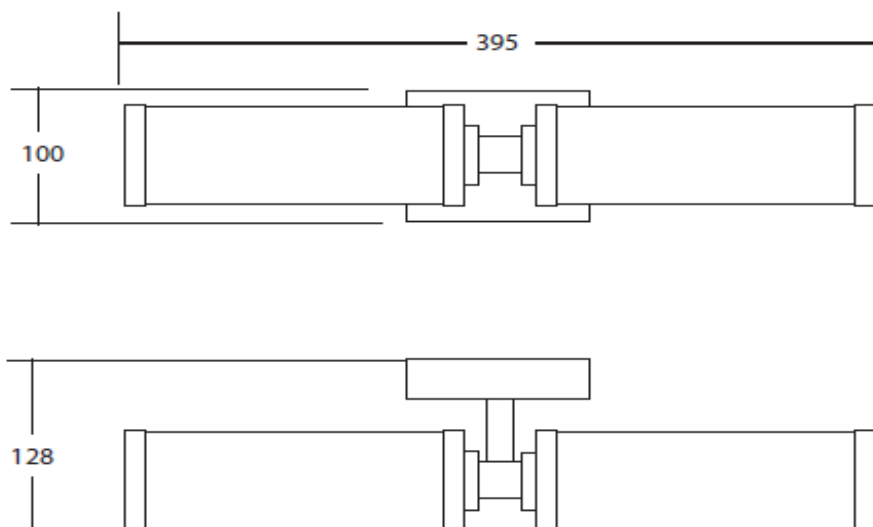

Imperial, Radcliffe dobbel vegglampe m/ glass skjerm

Radcliffe double wall light

Product Specification

Finishes Chrome plated

Product Type Traditional

Size: 395 x 128 x 100 mm

Additional Information

IP rating: IP44 : suitable for bathroom zones 2 & 3.

Compliance / Approvals

IP44 slash proof for zones 2 & 3

Pris Kr 4.000,- inkl. m.v.a. ekskl. porto.
[Klikk her](#) for Imperial baderoms lamper prisliste

Bulb spec	Wattage	Voltage	Lumen	Life	Bulb type	Image
Halogen E14 Flame	40w	220-240v	420lm	2000h	Halogen	