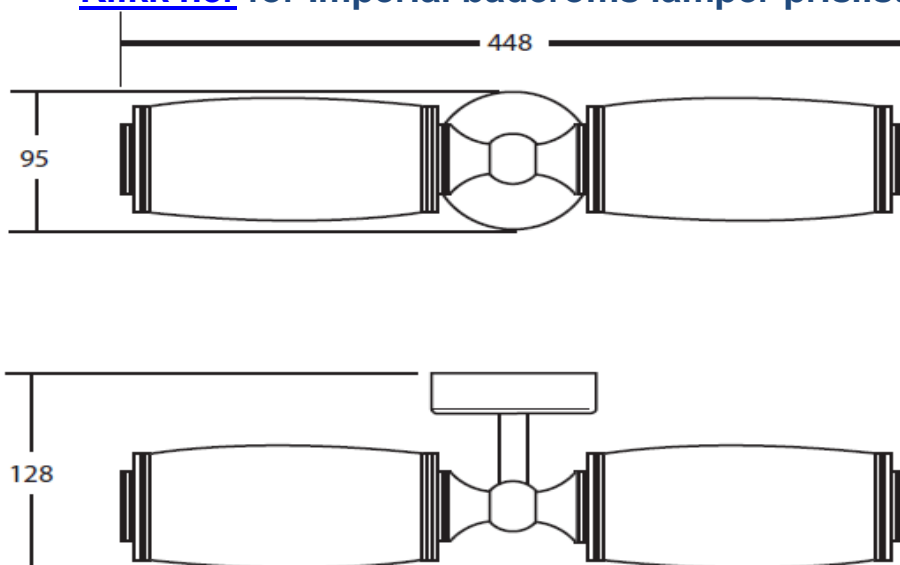

Imperial, Toledo dobbel vegglampe m/ glass skjerm

Toledo double wall light with a Glass shade

Product Specification

Finishes Chrome plated

Product Type Traditional

Size: 448 x 128 x 95 mm

Additional Information

IP rating: IP44 : suitable for bathroom zones 2 & 3.

Compliance / Approvals

IP44 slash proof for zones 2 & 3

Pris Kr 4.000,- inkl. m.v.a. ekskl. porto.
[Klikk her](#) for Imperial baderoms lamper prislister