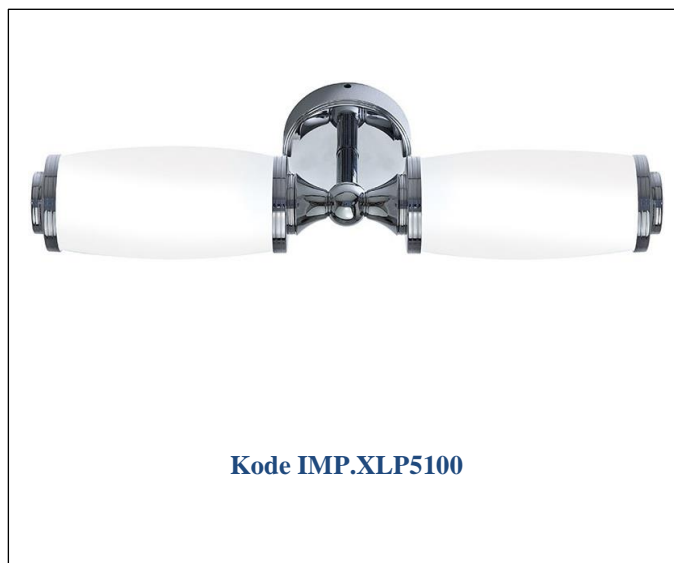

Imperial, Toledo dobbel vegglampe m/ glass skjerm

Toledo double wall light with a Glass shade

Product Specification

Finishes Chrome plated

Product Type Traditional

Size: 448 x 128 x 95 mm

Additional Information

IP rating: IP44 : suitable for bathroom zones 2 & 3.

Compliance / Approvals

IP44 slash proof for zones 2 & 3

Pris Kr 4.000,- inkl. m.v.a. ekskl. porto.
[Klikk her](#) for Imperial baderoms lamper prislister

Bulb spec	Wattage	Voltage	Lumen	Life	Bulb type	Image
Halogen E14 Flame	40w	220-240v	420lm	2000h	Halogen	

All lamps have been tested and rated at IP44 with a 230V supply. Suitable for use in bathroom zones 2.