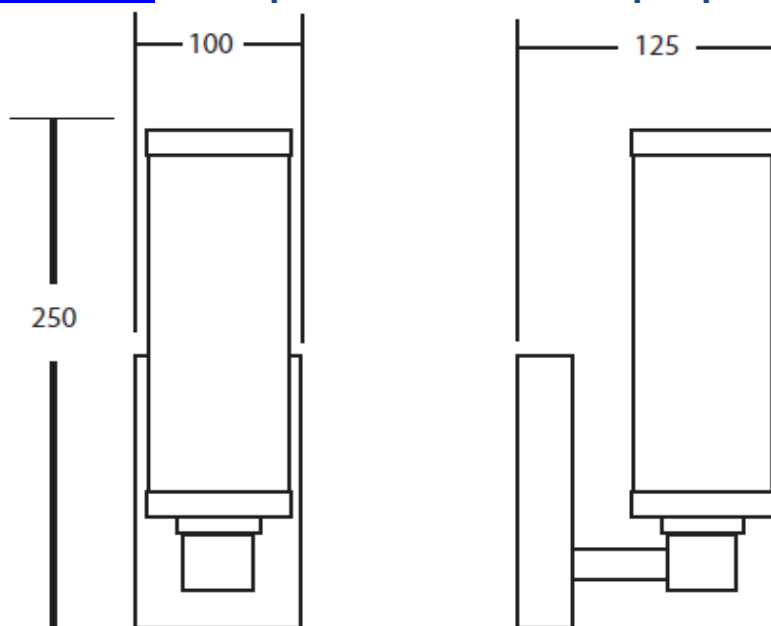

Pris Kr 3.500,- inkl. m.v.a. ekskl. porto.
[Klikk her](#) for Imperial baderoms lamper prisliste