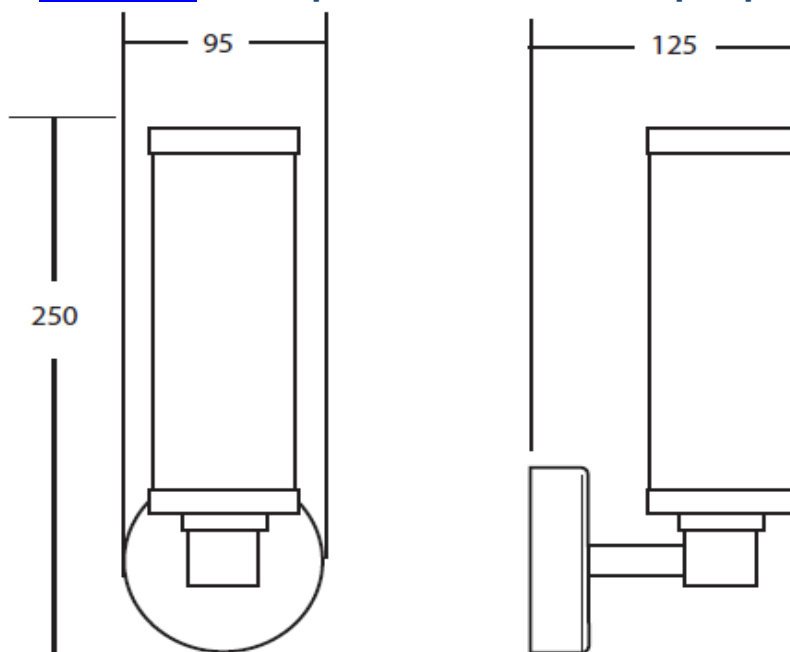

Imperial, Carlyon vegglampe m/ glass skjerm

Carlyon single wall light with a Glass shade

Finishes Chrome plated
Product Type Traditional
Size: 95 x 125 x 250 mm

Additional Information

IP rating: IP44 : suitable for bathroom zones 2 & 3.

Compliance / Approvals

IP44 splash proof for zones 2 & 3

Pris Kr 3.500,- inkl. m.v.a. ekskl. porto.
[Klikk her](#) for Imperial baderoms lamper prislister

Bulb spec	Wattage	Voltage	Lumen	Life	Bulb type	Image
Halogen E14 Flame	40w	220-240v	420lm	2000h	Halogen	

All lamps have been tested and rated at IP44 with a 230V supply. Suitable for use in bathroom zones 2.

Showroom & post : Båtbyggerlia 15, 1390 Vollen, Norway
Tlph. (0047) 22 55 4100. Mobil telephon (0047) 911 38 388