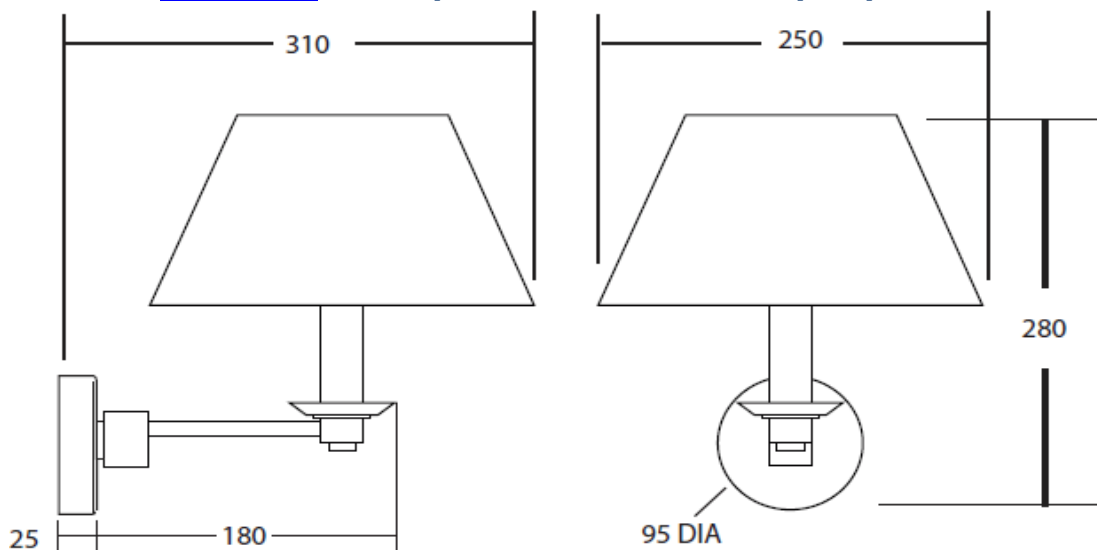

Imperial, Brokton lampe m/ lær skjerm

Brokton wall light with a black
Leather shade

Product Specification

Finishes Chrome plated
Product Type Traditional
Size: 250 x 310 x 280 mm

Additional Information

IP rating: IP44 : suitable for bathroom zones 2 & 3.
Dette produktet er tilgjengelig i tre metall finish.
(Krom, Antikk gull og nikkel)

Compliance / Approvals

IP44 slash proof for zones 2 & 3

Pris Kr 3.500,- inkl. m.v.a. ekskl. porto.
[Klikk her](#) for Imperial baderoms lamper prislister

Bulb spec	Wattage	Voltage	Lumen	Life	Bulb type	Image
Tubular E14 Clear	40w	230-240v	420lm	1000h	Incandescent	

30901 - E14 SES, wattage 40, energy efficient bulbs can be used

All lamps have been tested and rated at IP44 with a 230V supply. Suitable for use in bathroom zones 2.

Showroom & post : Båtbyggerlia 15, 1390 Vollen, Norway
Tlph. (0047) 22 55 4100. Mobil telephon (0047) 911 38 388