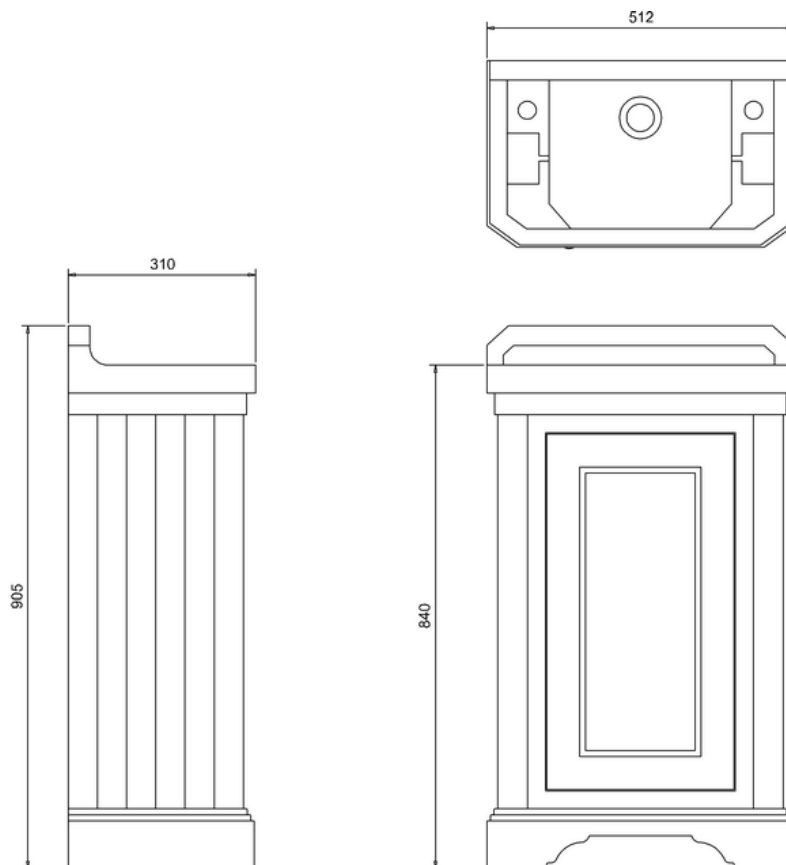

## Little England lite servant skap.

Kode	Farge	Pris
FC11W : cloakroom basin unit with door (for B8 basin) - matt white		Kr 11.300,-
FC11O : cloakroom basin unit with door (for B8 basin) - dark olive		Kr 11.300,-
FC11S : cloakroom basin unit with door (for B8 basin) - sand		Kr 11.300,-
FC11G : cloakroom basin unit with door (for B8 basin) - Grey		Kr 11.300,-

**Little England  
Design A/S**

Please note that when ordering the basin in a 2TH option it will be supplied with a small chain stay hole for the plug and chain

A lacquered top coat with 5 layers of primer featuring UV stabilization to minimise colour fading from exposure to sunlight

## Little England Edwardian gjeste vask – Servant kode B8

Pris Kr 3.500,- inklusiv m. v. a. eksklusive utkjøring fra lager og montering

B8= 2 kran hull - B8R= kran hull høyre eller B8L=kran hull venstre