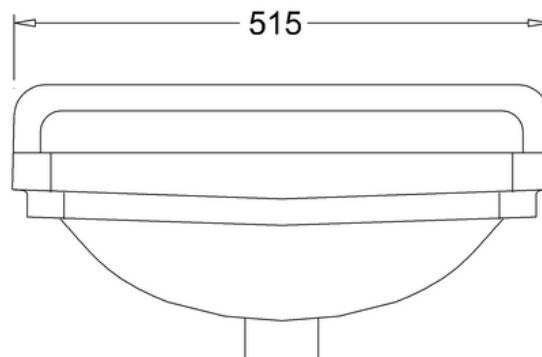

**Little England  
Design A/S**

Please note that when ordering the basin in a 2TH option it will be supplied with a small chain stay hole for the plug and chain

A lacquered top coat with 5 layers of primer featuring UV stabilization to minimise colour fading from exposure to sunlight

## Little England Edwardian gjeste vask – Servant kode B8

Pris Kr 3.500,- inklusiv m. v. a. eksklusive utkjøring fra lager og montering

B8= 2 kran hull - B8R= kran hull høyre eller B8L=kran hull venstre