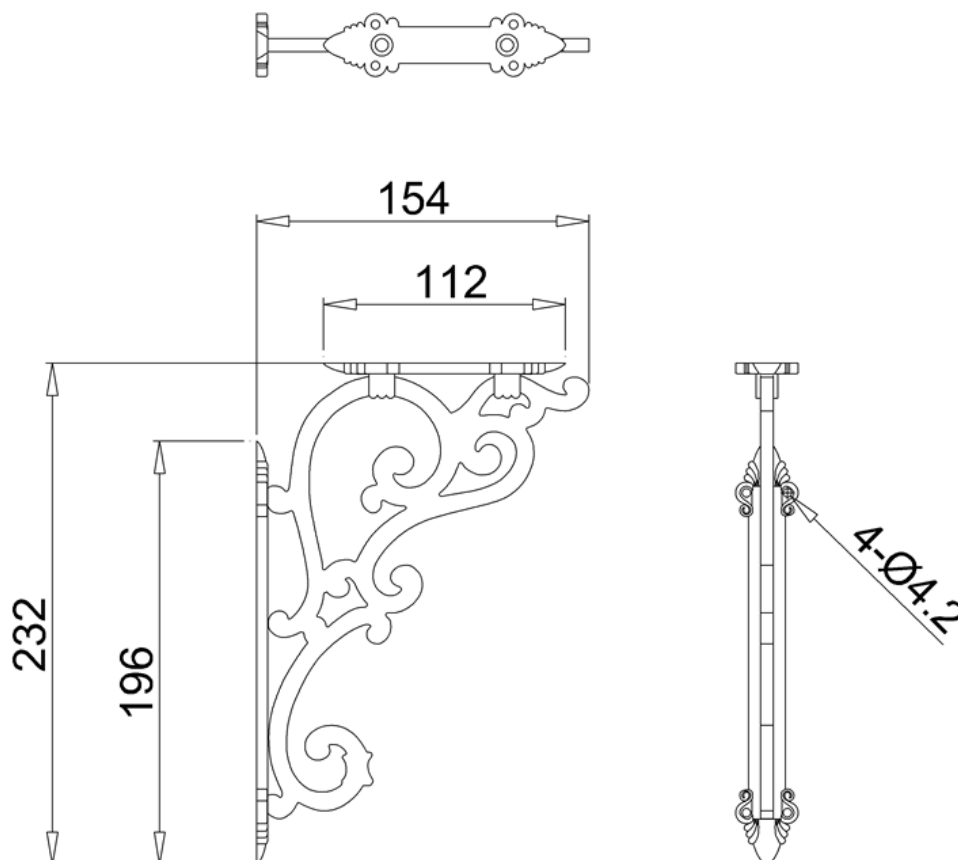

Showroom & post : Engervannsveien 33, 1337 Sandvika, Norway

Tlph. (0047) 22 55 4100. Mobil telephon (0047) 911 38 388

E-mail : littleng@online.no

Web: <http://www.little-england.no>