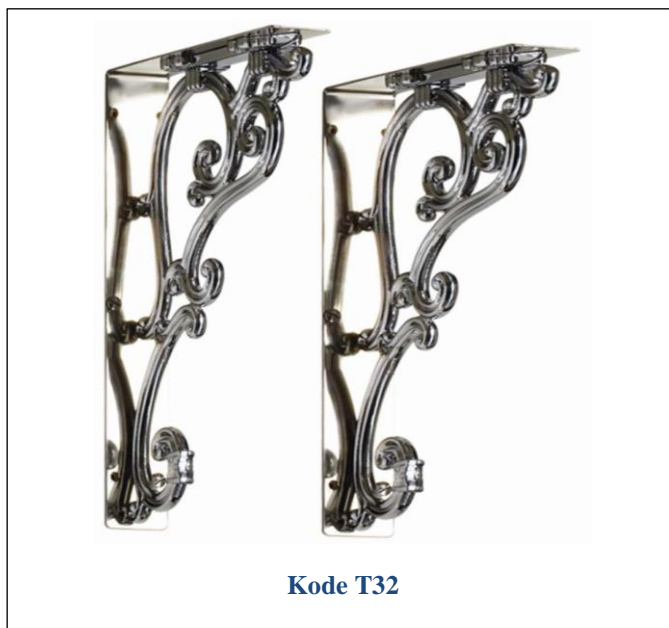

Little England ornamenterte vinkeljern

Medium Ornate Bracket Product Specification

Finishes Chrome plated
Product Type Traditional
Material Bodies are of all brass construction
Fixing
"screw-through" (patent applied for)
design, ensuring no lateral movement on our
product

Additional Information

Supplied with an extra chrome plated domed screw.

Compliance / Approvals

Chrome plated to BS EN248:2002
Sanitary tapware. General specification for
electrodeposited coatings of Ni-Cr