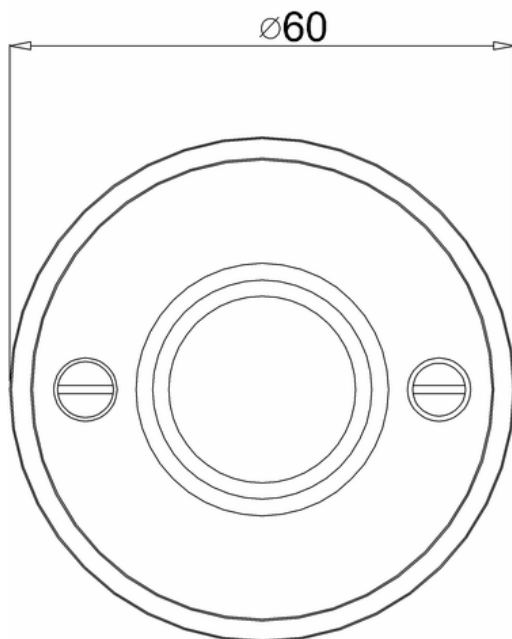

Little England knagg

Robe Hook

Product Specification

Finishes Chrome plated

Product Type Traditional

Material Bodies are of all brass construction

Additional Information

Supplied with an extra chrome plated domed screw.

Compliance / Approvals

Chrome plated to **BS EN248:2002**

Sanitary tapware. General specification for electrodeposited coatings of Ni-Cr

Pris Kr 600,- inkl. m.v.a. ekskl. porto

Showroom & post : Engervannsveien 33, 1337 Sandvika, Norway