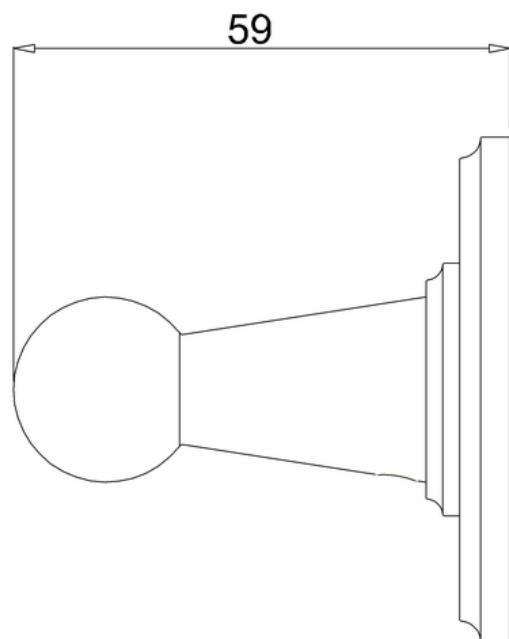

Little England knagg

Robe Hook

Product Specification

Finishes Chrome plated

Product Type Traditional

Material Bodies are of all brass construction

Additional Information

Supplied with an extra chrome plated domed screw.

Compliance / Approvals

Chrome plated to **BS EN248:2002**

Sanitary tapware. General specification for electrodeposited coatings of Ni-Cr

Pris Kr 600,- inkl. m.v.a. ekskl. porto

Showroom & post : Engervannsveien 33, 1337 Sandvika, Norway