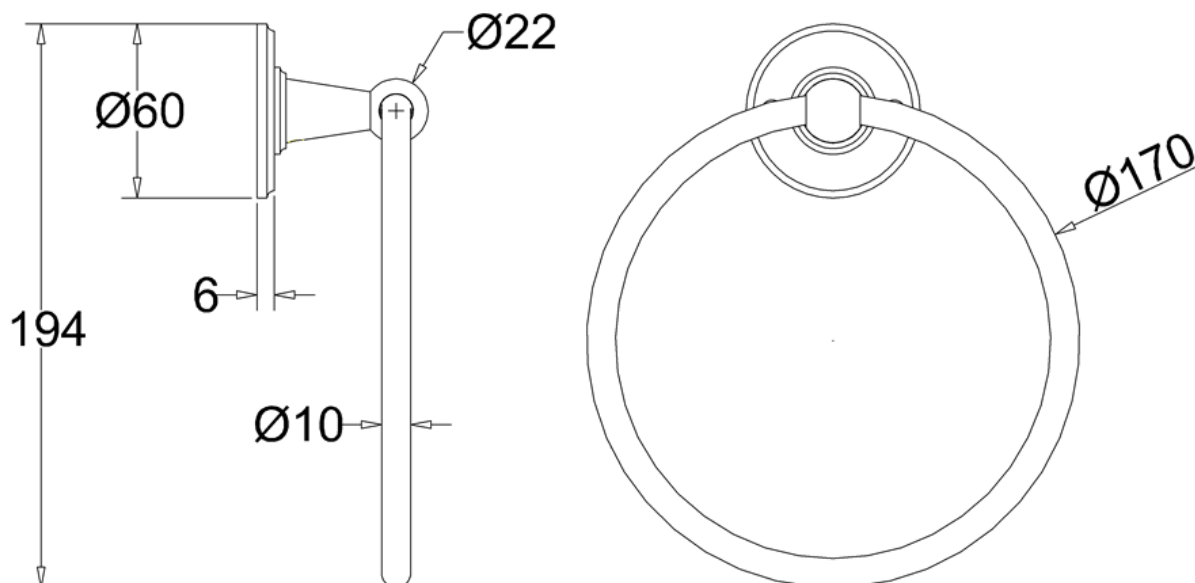

Showroom & post : Engervannsveien 33, 1337 Sandvika, Norway

Tlph. (0047) 22 55 4100. Mobil telephon (0047) 911 38 388

E-mail : littleng@online.no

Web: <http://www.little-england.no>