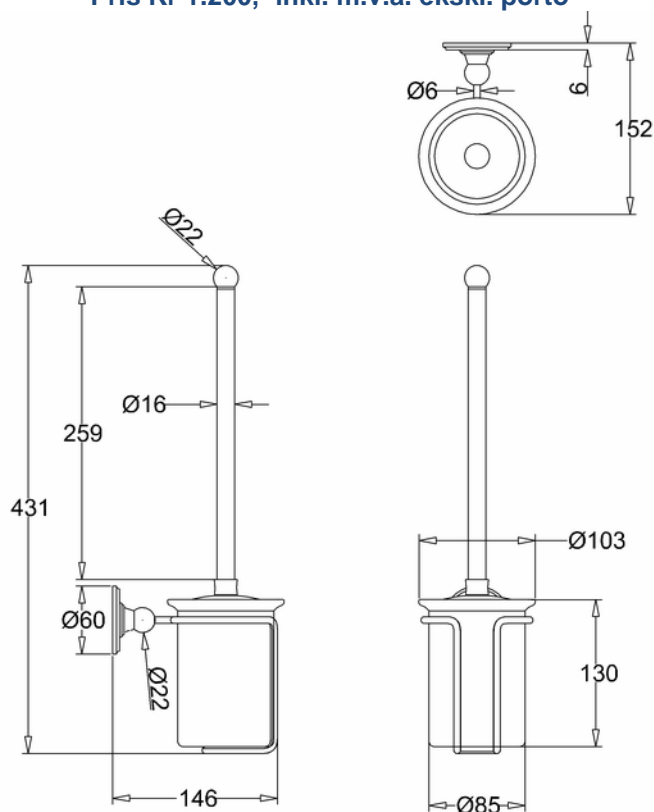

Showroom & post : Engervannsveien 33, 1337 Sandvika, Norway

Tlph. (0047) 22 55 4100. Mobil telephon (0047) 911 38 388

E-mail : littleng@online.no

Web: <http://www.little-england.no>