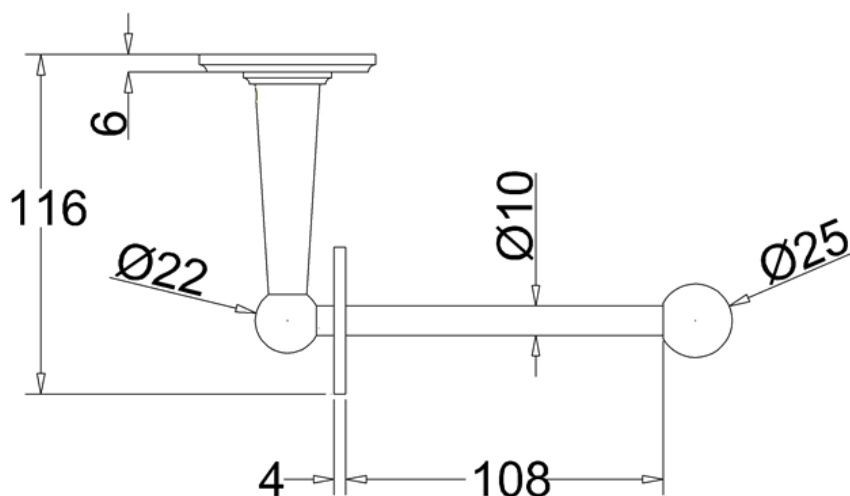

Showroom & post : Engervannsveien 33, 1337 Sandvika, Norway

Tlph. (0047) 22 55 4100. Mobil telephon (0047) 911 38 388

E-mail : littleng@online.no

Web: <http://www.little-england.no>