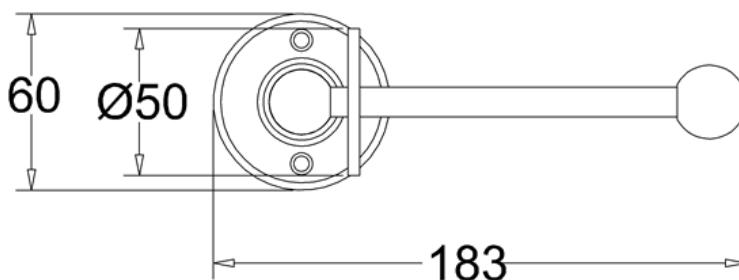

Showroom & post : Engervannsveien 33, 1337 Sandvika, Norway

Tlph. (0047) 22 55 4100. Mobil telephon (0047) 911 38 388

E-mail : littleng@online.no

Web: <http://www.little-england.no>