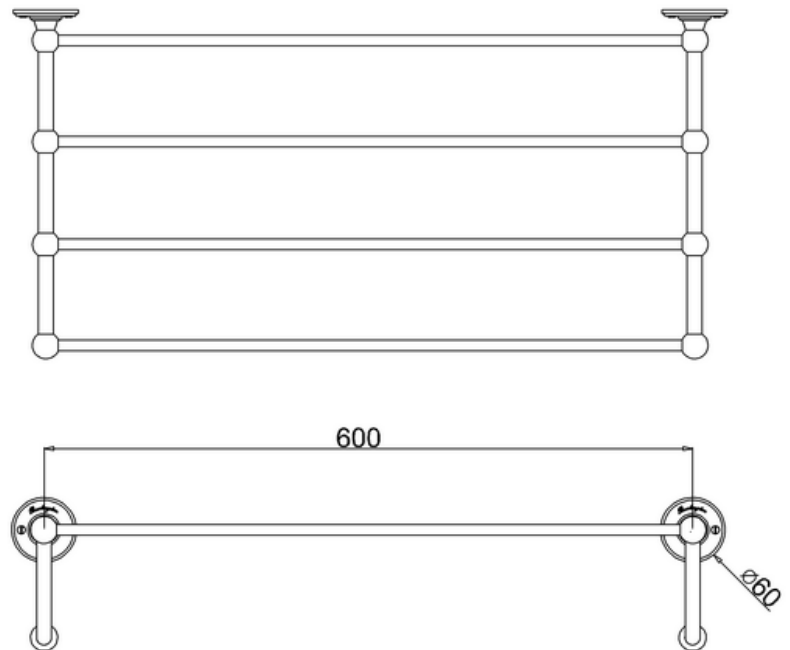

#### Product Specification

Finishes Chrome plated

Product Type Traditional

Material: Solid brass bodies with hollow tube rail

Size: 660 x 323 x 142 mm

Weight: 1.45 kg

#### Compliance / Approvals

Chrome plated to BS EN248:2002

Sanitary tapware. General specification for electro

Deposited coatings of Ni-Cr

Pris Kr 4.000,- inkl. m.v.a. ekskl. porto.

Showroom & post : Engervannsveien 33, 1337 Sandvika, Norway