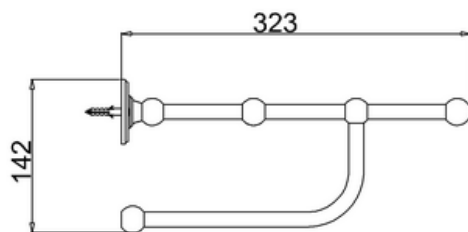

#### Product Specification

Finishes Chrome plated

Product Type Traditional

Material: Solid brass bodies with hollow tube rail

Size: 660 x 323 x 142 mm

Weight: 1.45 kg

#### Compliance / Approvals

Chrome plated to BS EN248:2002

Sanitary tapware. General specification for electro

Deposited coatings of Ni-Cr

Pris Kr 4.000,- inkl. m.v.a. ekskl. porto.

Showroom & post : Engervannsveien 33, 1337 Sandvika, Norway