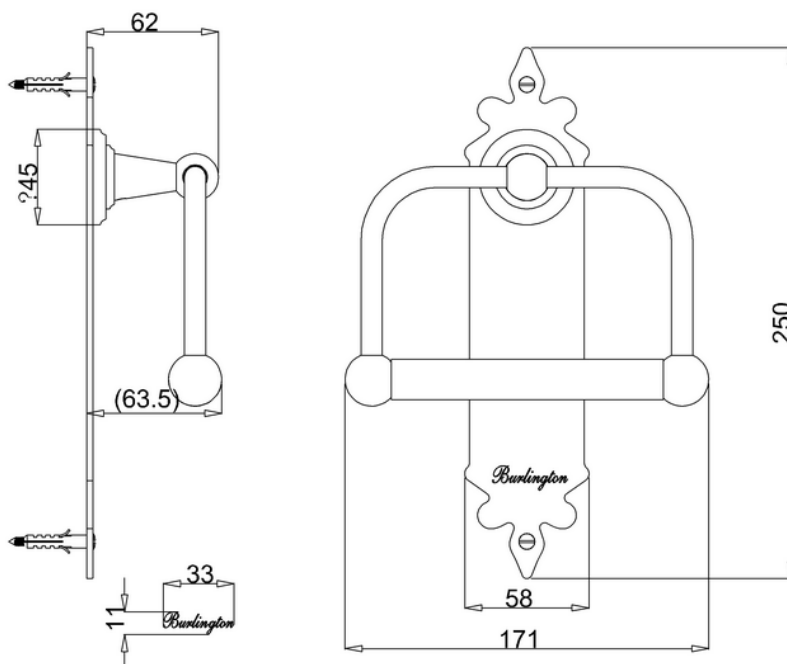

Showroom & post : Engervannsveien 33, 1337 Sandvika, Norway

Tlph. (0047) 22 55 4100. Mobil telephon (0047) 911 38 388

E-mail : littleng@online.no

Web: <http://www.little-england.no>