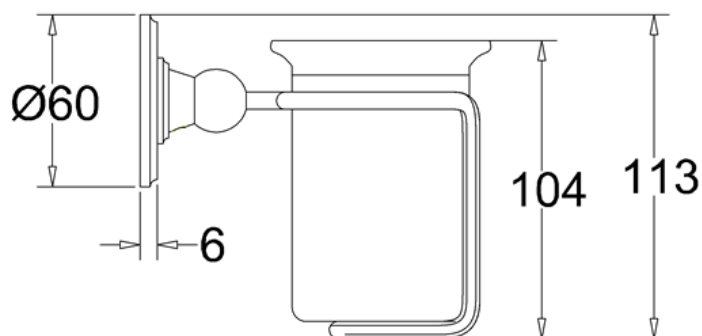

Showroom & post : Engervannsveien 33, 1337 Sandvika, Norway

Tlph. (0047) 22 55 4100. Mobil telephon (0047) 911 38 388

E-mail : littleng@online.no

Web: <http://www.little-england.no>