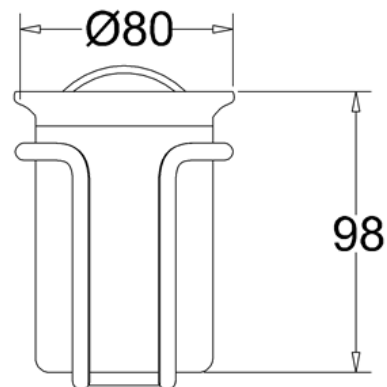

Showroom & post : Engervannsveien 33, 1337 Sandvika, Norway

Tlph. (0047) 22 55 4100. Mobil telephon (0047) 911 38 388

E-mail : littleng@online.no

Web: <http://www.little-england.no>