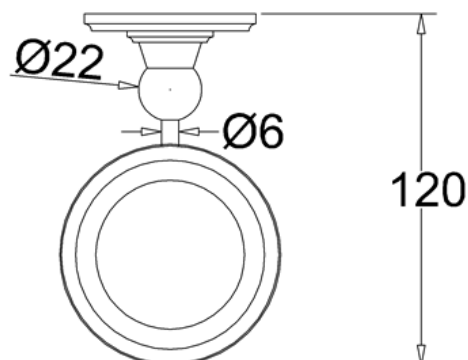

Showroom & post : Engervannsveien 33, 1337 Sandvika, Norway

Tlph. (0047) 22 55 4100. Mobil telephon (0047) 911 38 388

E-mail : littleng@online.no

Web: <http://www.little-england.no>