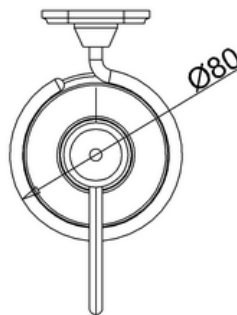

### Single soap dispenser

80 x 141 x 208mm

Finishes Chrome plated

Product Type Traditional

Material: Brass & Ceramic

Weight: 0.78 kg

Size: 80 x 141 x 208mm

### Compliance / Approvals

Chrome plated to BS EN248:2002

Sanitary tapware. General specification  
for electrodeposited coatings of Ni-Cr

Pris Kr 1800,- inkl. m.v.a. ekskl. porto

Showroom & post : Engervannsveien 33, 1337 Sandvika, Norway