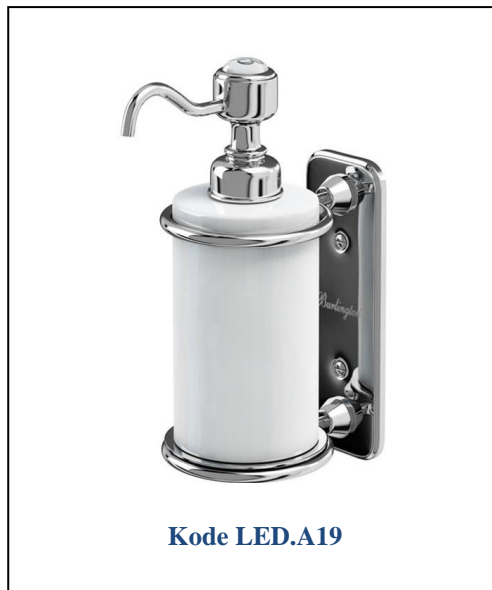

## Little England enkel såpe dispenser

### Single soap dispenser

80 x 141 x 208mm

Finishes Chrome plated

Product Type Traditional

Material: Brass & Ceramic

Weight: 0.78 kg

Size: 80 x 141 x 208mm

### Compliance / Approvals

Chrome plated to BS EN248:2002

Sanitary tapware. General specification  
for electrodeposited coatings of Ni-Cr

Pris Kr 1800,- inkl. m.v.a. ekskl. porto

Showroom & post : Engervannsveien 33, 1337 Sandvika, Norway