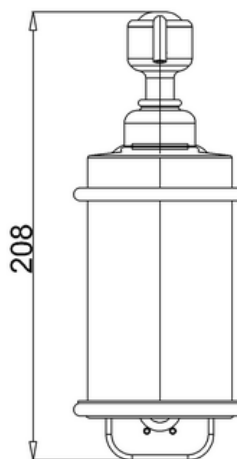

### Single soap dispenser

80 x 141 x 208mm

Finishes Chrome plated

Product Type Traditional

Material: Brass & Ceramic

Weight: 0.78 kg

Size: 80 x 141 x 208mm

### Compliance / Approvals

Chrome plated to BS EN248:2002

Sanitary tapware. General specification  
for electrodeposited coatings of Ni-Cr

Pris Kr 1800,- inkl. m.v.a. ekskl. porto

Showroom & post : Engervannsveien 33, 1337 Sandvika, Norway