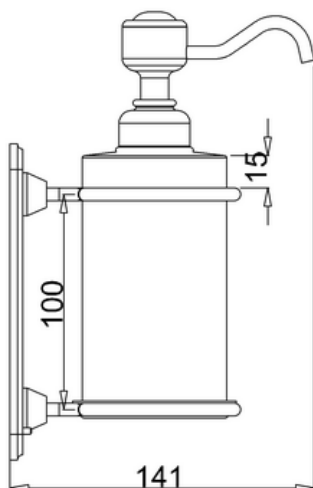

### Single soap dispenser

80 x 141 x 208mm

Finishes Chrome plated

Product Type Traditional

Material: Brass & Ceramic

Weight: 0.78 kg

Size: 80 x 141 x 208mm

### Compliance / Approvals

Chrome plated to BS EN248:2002

Sanitary tapware. General specification  
for electrodeposited coatings of Ni-Cr

Pris Kr 1800,- inkl. m.v.a. ekskl. porto

Showroom & post : Engervannsveien 33, 1337 Sandvika, Norway