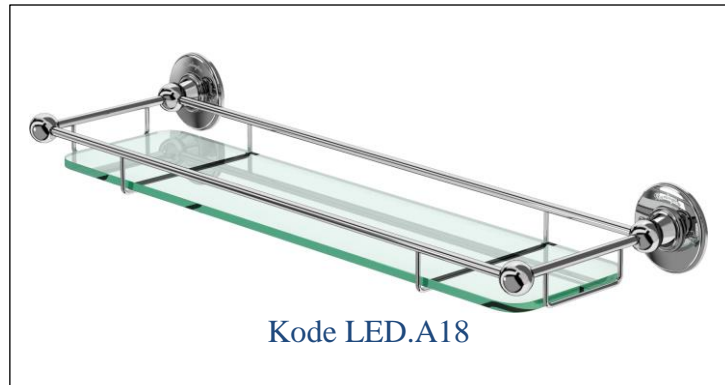

Little England glass gallery hylle

Shelf With Railing Product Specification

Finishes Chrome plated
Product Type Traditional
Material Traditional

Additional Information

Supplied with an extra chrome plated domed screw.

Compliance / Approvals

Chrome plated to BS EN248:2002
Sanitary tapware. General specification for
electrodeposited coatings of Ni-Cr

Pris Kr 2.500,- inkl. m.v.a. ekskl. porto og montering