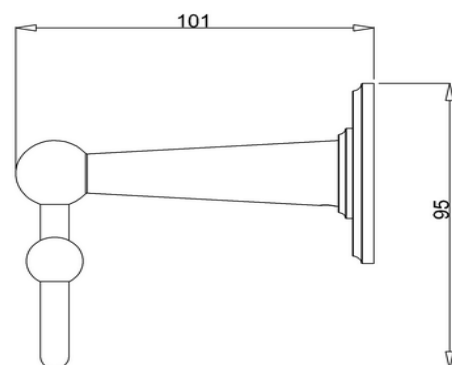

#### Compliance / Approvals

Chrome plated to BS EN248:2002

Sanitary tapware. General specification for electrodeposited coatings of Ni-Cr

Pris Kr 1.000,- inkl. m.v.a. ekskl. porto

Showroom & post : Engervannsveien 33, 1337 Sandvika, Norway