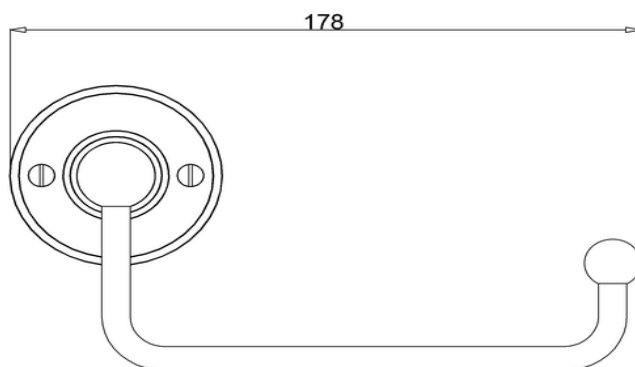

#### Compliance / Approvals

Chrome plated to BS EN248:2002

Sanitary tapware. General specification for electrodeposited coatings of Ni-Cr

Pris Kr 1.000,- inkl. m.v.a. ekskl. porto

Showroom & post : Engervannsveien 33, 1337 Sandvika, Norway