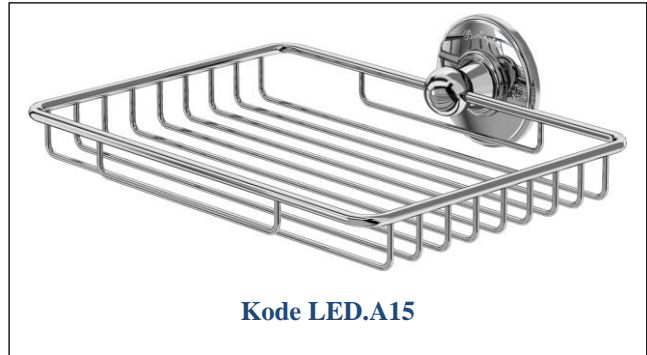

Little England stor kurv krom

Sponge Basket

Product Specification

Finishes Chrome plated

Product Type Traditional

Material: Chrome plated brass

Size: 215 x 179 x 60mm

Weight: 0.4 kg

Additional Information

Supplied with an extra chrome plated domed screw.

Compliance / Approvals

Chrome plated to BS EN248:2002

Sanitary tapware. General specification

for electrodeposited coatings of Ni-Cr