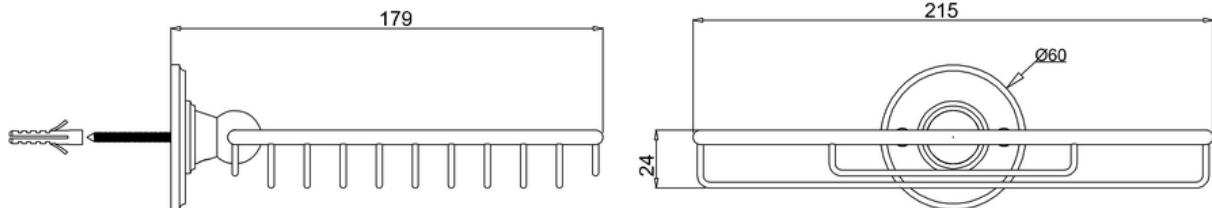

Showroom & post : Engervannsveien 33, 1337 Sandvika, Norway

Tlph. (0047) 22 55 4100. Mobil telephon (0047) 911 38 388

E-mail : littleng@online.no

Web: <http://www.little-england.no>