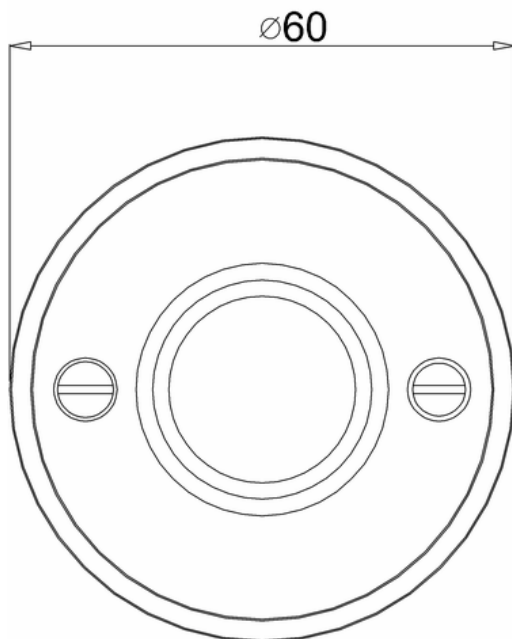

Little England knagg

Robe Hook

Product Specification

Finishes Chrome plated

Product Type Traditional

Material Bodies are of all brass construction

Additional Information

Supplied with an extra chrome plated domed screw.

Compliance / Approvals

Chrome plated to BS EN248:2002

Sanitary tapware. General specification for electrodeposited coatings of Ni-Cr

Pris Kr 600,- inkl. m.v.a. ekskl. porto

Showroom & post : Engervannsveien 33, 1337 Sandvika, Norway