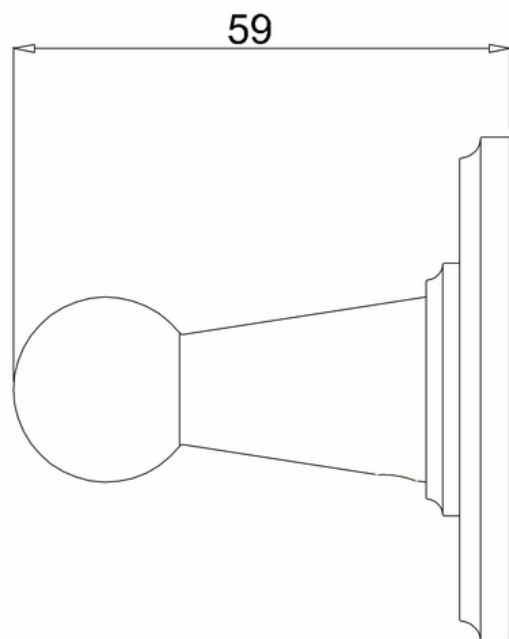

Little England knagg

Robe Hook

Product Specification

Finishes Chrome plated

Product Type Traditional

Material Bodies are of all brass construction

Additional Information

Supplied with an extra chrome plated domed screw.

Compliance / Approvals

Chrome plated to BS EN248:2002

Sanitary tapware. General specification for electrodeposited coatings of Ni-Cr

Pris Kr 600,- inkl. m.v.a. ekskl. porto

Showroom & post : Engervannsveien 33, 1337 Sandvika, Norway