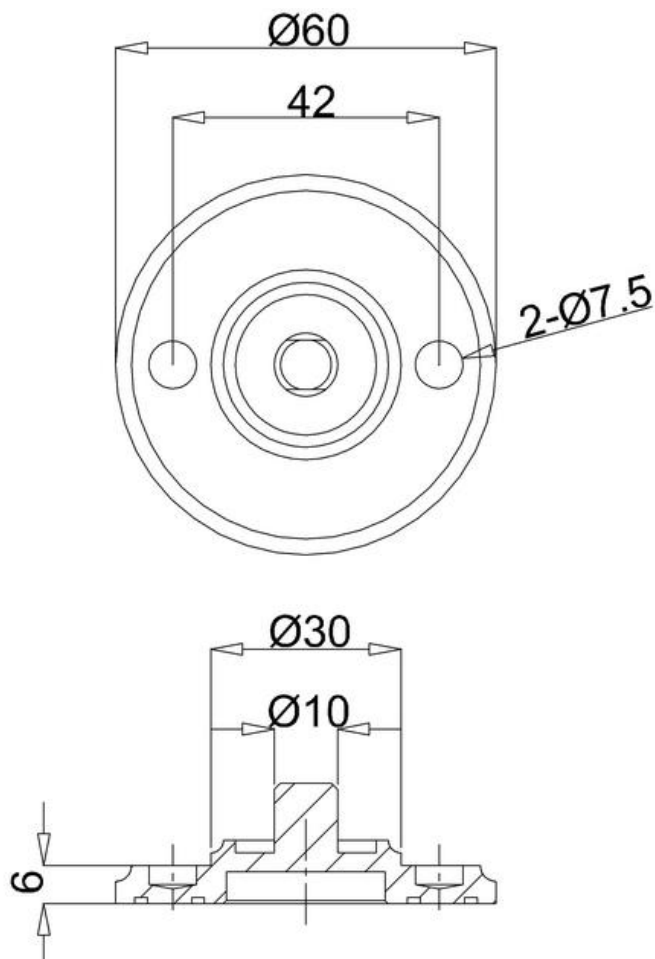

#### Product Specification

Finishes Chrome plated

Product Type Traditional

Material: Chrome plated brass

Size: 30 x 60 x 60 mm

Weight: 0.13 kg

#### Compliance / Approvals

Chrome plated to BS EN248:2002

Sanitary tapware. General specification for  
electrodeposited coatings of Ni-Cr

Pris Kr 300,- inkl. m.v.a. ekskl. porto

Showroom & post : Engervannsveien 33, 1337 Sandvika, Norway