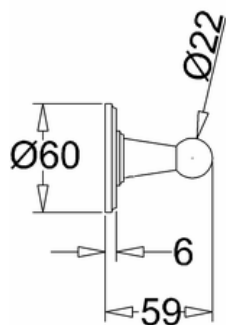

Showroom & post : Engervannsveien 33, 1337 Sandvika, Norway

Tlph. (0047) 22 55 4100. Mobil telephon (0047) 911 38 388

E-mail : littleng@online.no

Web: <http://www.little-england.no>