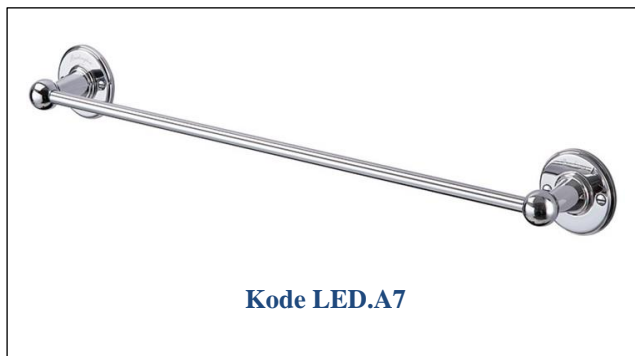

Little England enkel håndklestang krom

Single Towel Rail

Product Specification

Finishes Chrome plated

Product Type Traditional

Material: Solid brass bodies with hollow tube rail

Size: 550 x 59 x 60 mm

Weight: 0.4 kg

Additional Information

Supplied with an extra chrome plated domed screw.

Compliance / Approvals

Chrome plated to BS EN248:2002

Sanitary tapware. General specification for electro

Deposited coatings of Ni-Cr