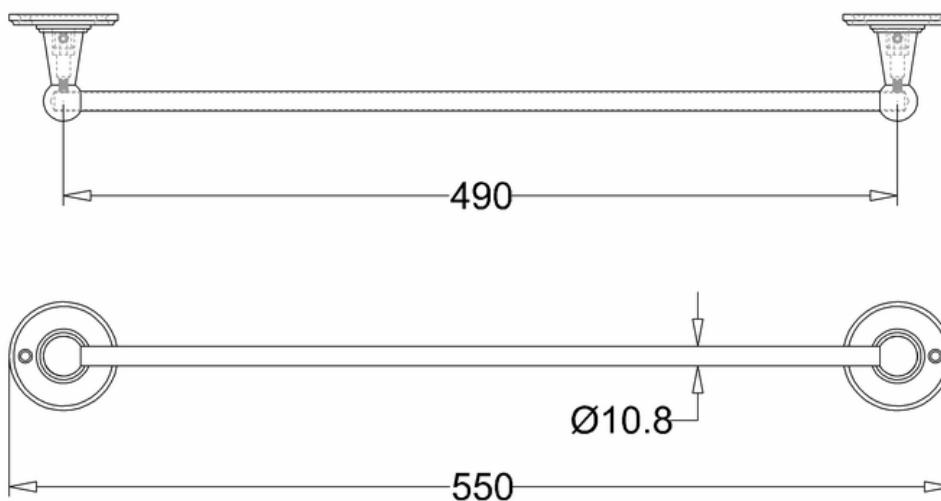

Showroom & post : Engervannsveien 33, 1337 Sandvika, Norway

Tlph. (0047) 22 55 4100. Mobil telephon (0047) 911 38 388

E-mail : littleng@online.no

Web: <http://www.little-england.no>