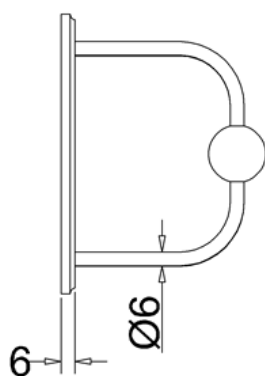

Showroom & post : Engervannsveien 33, 1337 Sandvika, Norway

Tlph. (0047) 22 55 4100. Mobil telephon (0047) 911 38 388

E-mail : littleng@online.no

Web: <http://www.little-england.no>