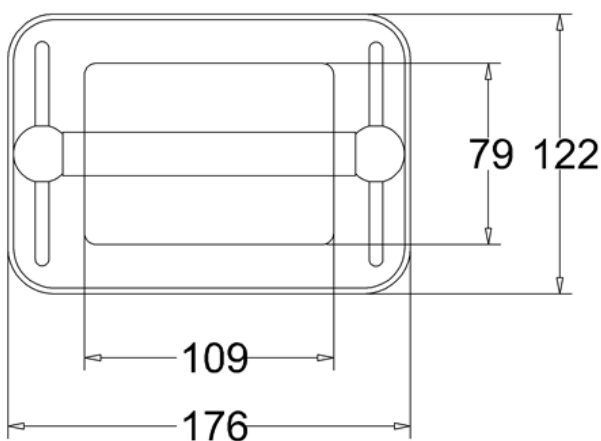

Showroom & post : Engervannsveien 33, 1337 Sandvika, Norway

Tlph. (0047) 22 55 4100. Mobil telephon (0047) 911 38 388

E-mail : littleng@online.no

Web: <http://www.little-england.no>