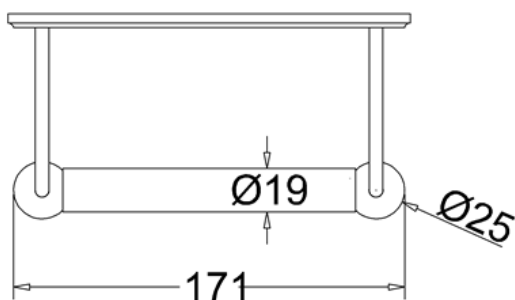

Showroom & post : Engervannsveien 33, 1337 Sandvika, Norway

Tlph. (0047) 22 55 4100. Mobil telephon (0047) 911 38 388

E-mail : littleng@online.no

Web: <http://www.little-england.no>