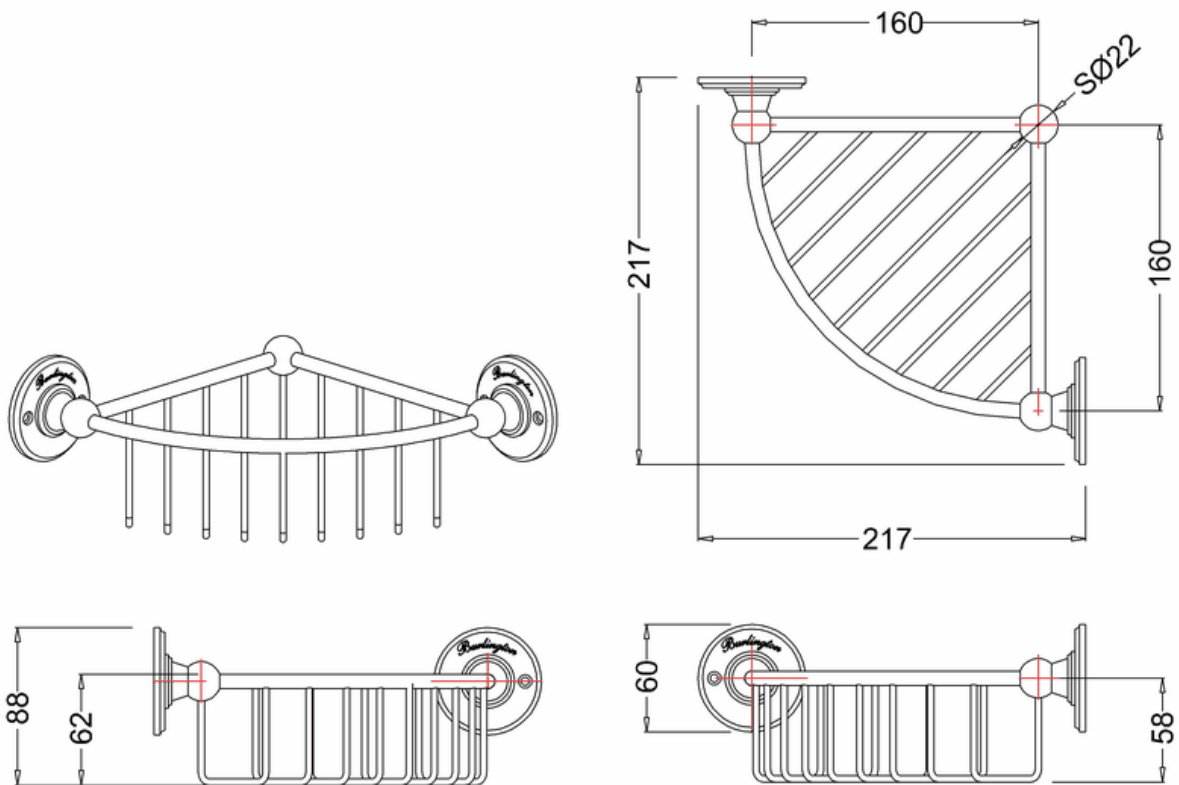

Little England dyp hjørne kurv krom

Corner basket 62mm deep

Product Specification

Finishes Chrome plated

Product Type Traditional

Material: Chrome plated brass

Size: 217 x 217 x 68

Weight: 0.65 kg

Compliance / Approvals

Chrome plated to BS EN248:2002

Pris Kr 2.000,- inkl. m.v.a. ekskl. porto.

Showroom & post : Engervannsveien 33, 1337 Sandvika, Norway

Tlph. (0047) 22 55 4100. Mobil telephon (0047) 911 38 388