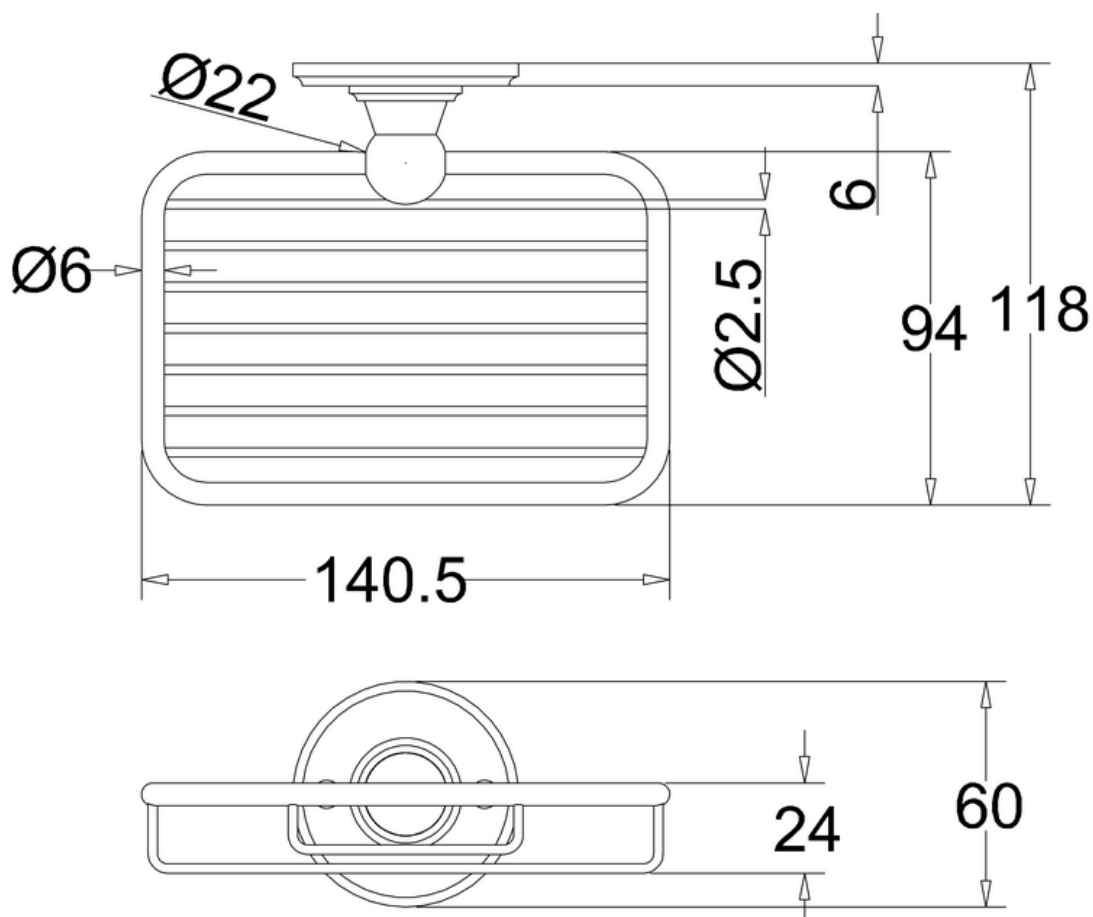

Showroom & post : Engervannsveien 33, 1337 Sandvika, Norway

Tlph. (0047) 22 55 4100. Mobil telephon (0047) 911 38 388

E-mail : littleng@online.no

Web: <http://www.little-england.no>