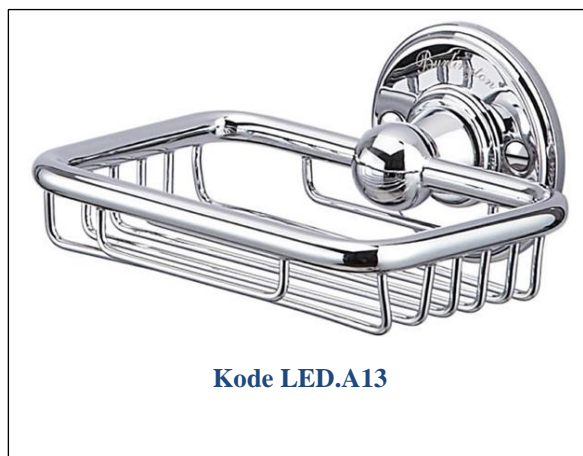

Little England såpeskål krom

Soap basket

Product Specification

Finishes Chrome plated

Product Type Traditional

Material: Chrome plated brass

Size: 141 x 118 x 60mm

Weight: 0.3

Additional Information

Supplied with an extra chrome plated domed screw.

Compliance / Approvals

Chrome plated to BS EN248:2002

Sanitary tapware. General specification for electrodeposited coatings of Ni-Cr