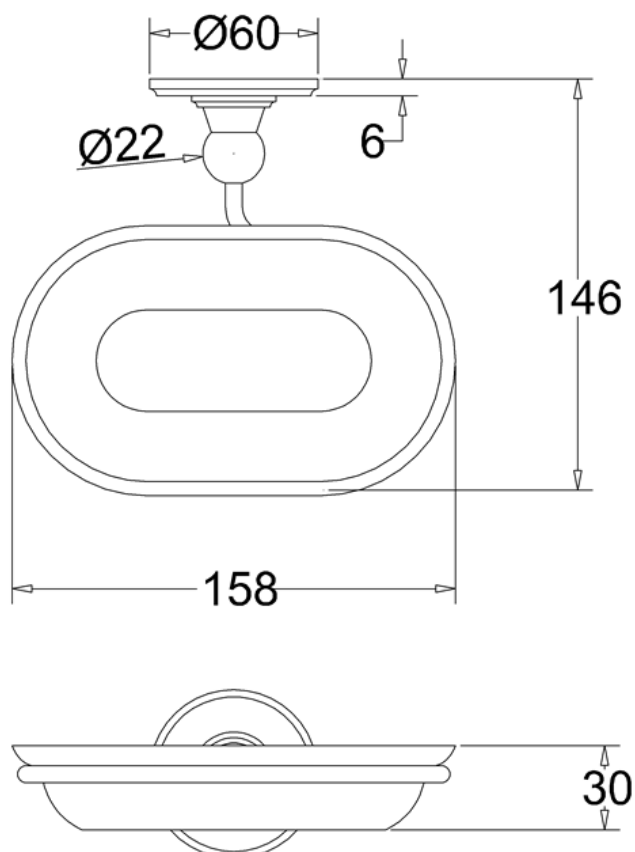

Showroom & post : Engervannsveien 33, 1337 Sandvika, Norway

Tlph. (0047) 22 55 4100. Mobil telephon (0047) 911 38 388

E-mail : littleng@online.no

Web: <http://www.little-england.no>